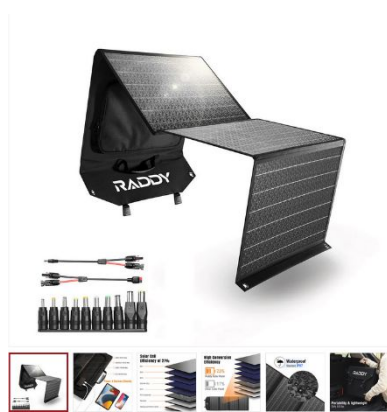

Also, I wanted to inform you about the Raddy SP120 Foldable Solar Panel, which promises up to 120-watt high power output and high-purity monocrystalline silicon panels; the SP120 can charge your device fast with 23% solar cell efficiency.

It has a DC port and an array adapter with embedded USB-A, USB-A (QC 3.0), and USB-C; it also gives all the necessary connections and is ready to start charging your devices right out of the box.

It folds into a nice compact size, and during use, you can flip the kickstands on the panels out and plug in what you need powering. It has a built-in smart chip that can intelligently detect your devices and optimize the charging speed while protecting it from overcharging or overloading without using a solar charge controller.

Raddy made the SP120 out of rugged material promising long-lasting service life; it has a waterproof surface, and the well-made structure can withstand a windstorm, helping during any blackout nights.