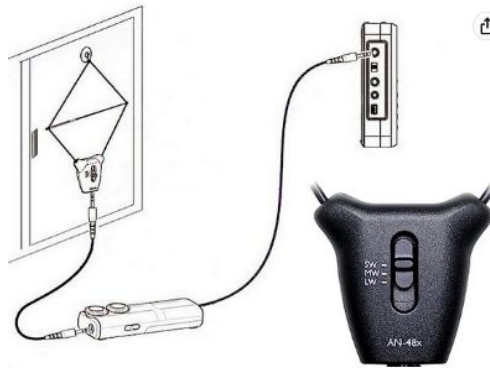

INTERNATIONAL GLOBAL SHORTWAVE CLUB

August 5, 2023

Dear Global Shortwave Club member:

I recently received a letter from one of our friends, GSWC 1710, from Cleveland, OH. She expressed her interest in the Ferrite Sleeve Loop antenna I discussed in the May monthly letter and asked where to buy it.

I am glad she brought this up because I did not mention that FSL antennas are “build it yourself.” Although I have not assembled one myself, the more I learn about it, the more I want to try.

In future letters, I will give more details on what to get and how to assemble, but for now, I thought I would share an item I thought would be a good substitution for those looking for better reception.

If you are like me and do not have time to assemble one, I recommend the Tecsun AN-48X Indoor Active Loop AM/LW/SW Radio Antenna. Walmart sells them for \$44.99. Although I have not used one myself, there are many positive reviews. It requires batteries; based on the diagram, you can hang it on a window or door inside your home. The diamond loop hangs on a plastic hook attached to a suction cup that you can move around if you have difficulty hearing a station.